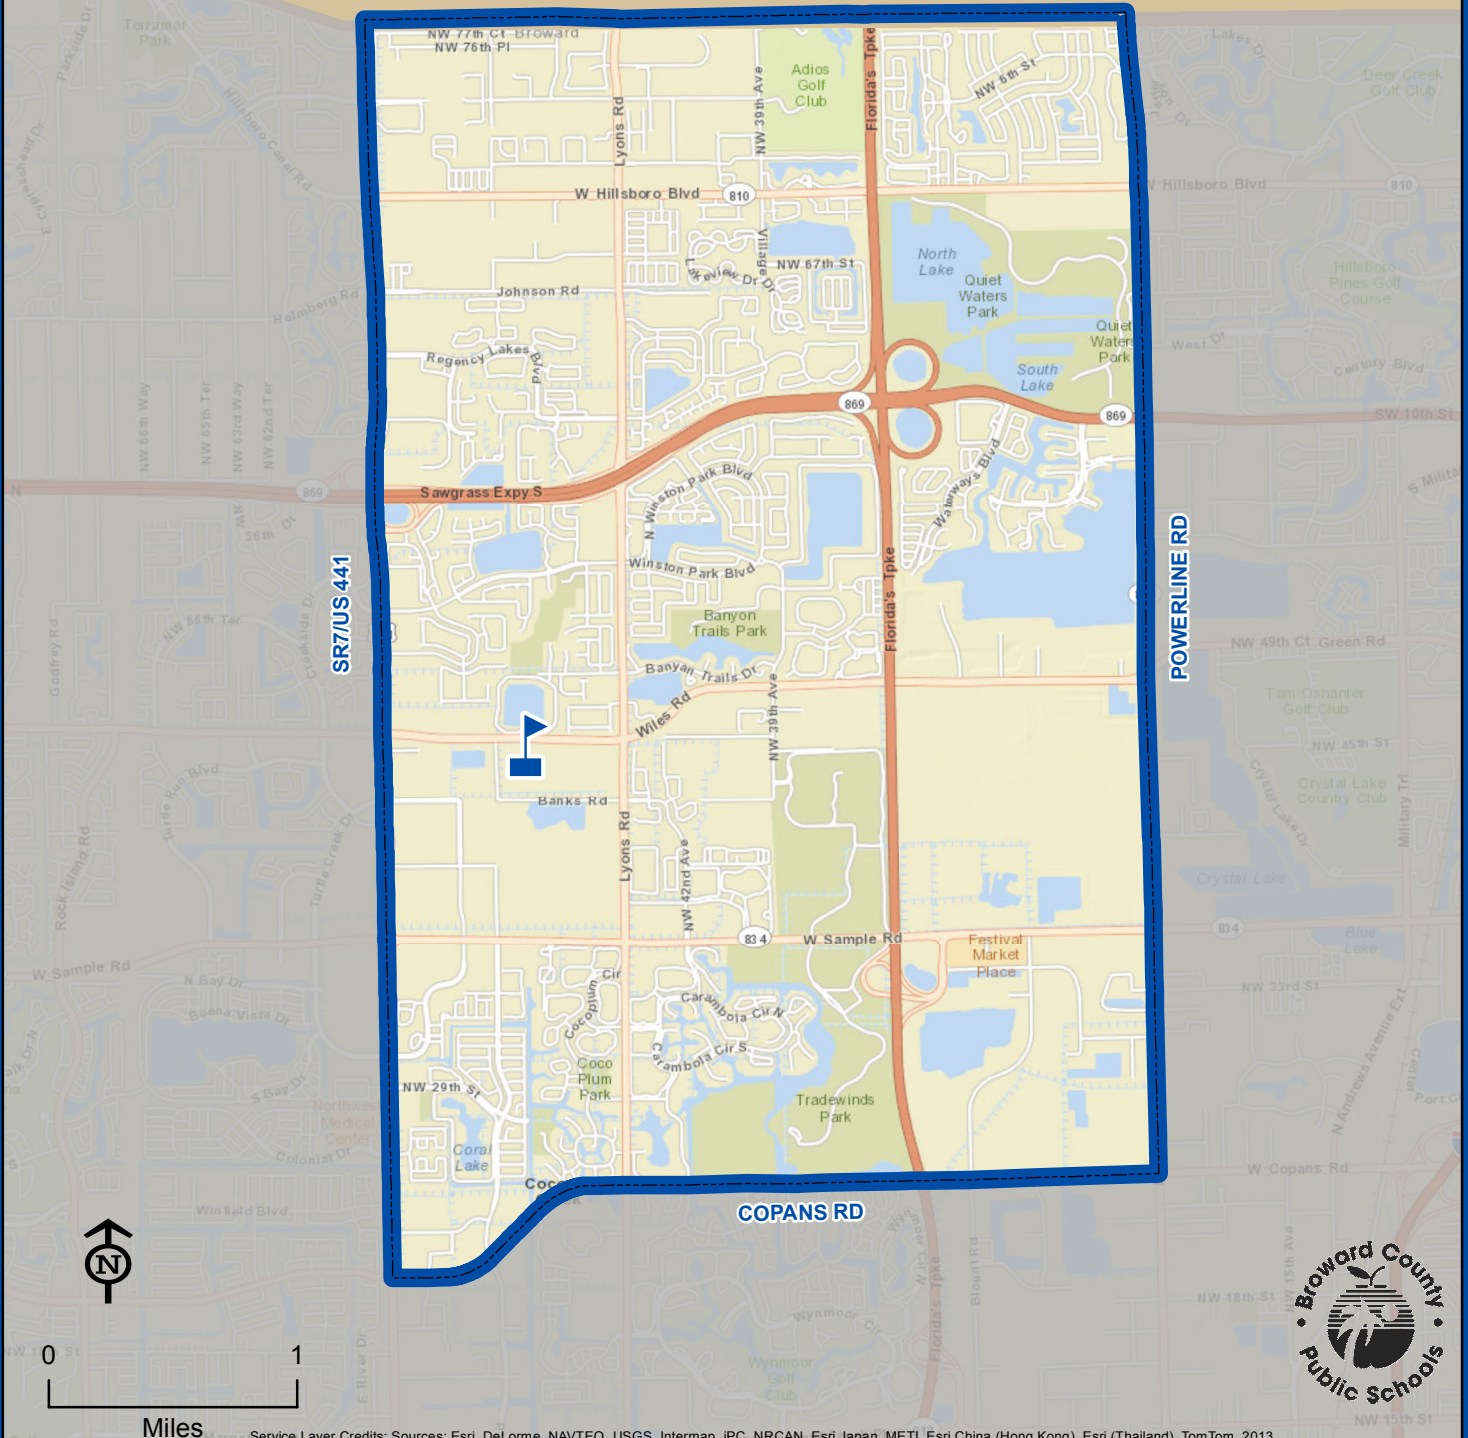

MONARCH HIGH SCHOOL

5050 WILES ROAD
COCONUT CREEK, FLORIDA 33073
754-322-1400

BROWARD/PALM BEACH COUNTY LINE

Miles

Service Layer Credits: Sources: Esri, DeLorme, NAVTEQ, USGS, Intermap, IPC, NRCAN, Esri Japan, METI, Esri China (Hong Kong), Esri (Thailand), TomTom, 2013

THIS MAP IS FOR CONCEPTUAL PURPOSES ONLY AND SHOULD NOT BE USED FOR LEGAL BOUNDARY DETERMINATIONS

MONARCH